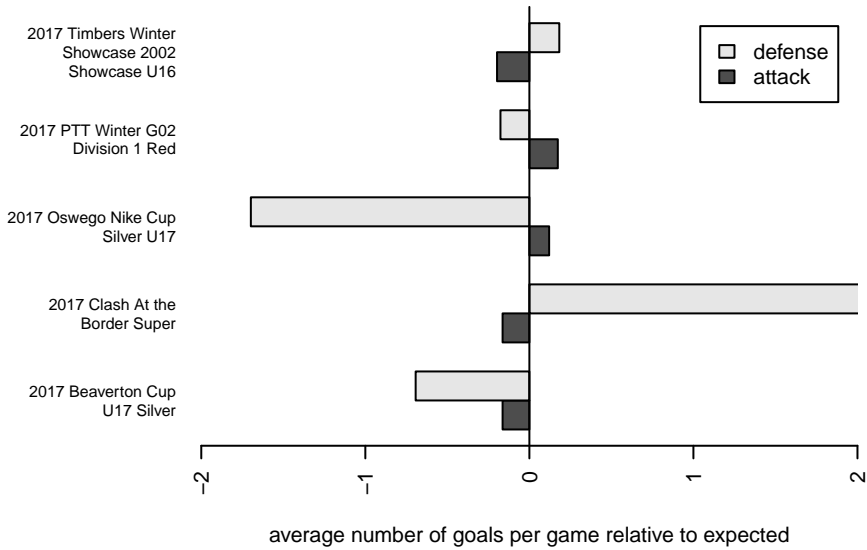

Westside Timbers Samba TS G02

Westside Timbers
 Beaverton, OR
 G02 total strength=1094
 attack=2.14 defense=3.58
 spr league = PTT Win G02 Div 1 Red

alt names used:
 WESTSIDE TIMBERS SC G02 SAMBA BTS
 WESTSIDE TIMBERS SC G02 SAMBA BTS (L
 Westside Timbers 02G Samba BTS

Venues played:
 2017 Clash At the Border Super
 2017 Beaverton Cup U17 Silver
 2017 Oswego Nike Cup Silver U17
 2017 Timbers Winter Showcase 2002 Showcas
 2017 PTT Winter G02 Division 1 Red

Westside Timbers Samba TS G02
 Dots are actual minus expected GF (blue circles) and GA (red triangles).
 Blue line is smoothed change in attack strength. Red is smoothed change in defense strength.

**attack and defense variance (black dot)
relative to other teams
and top 10 in region**

**attack and defense rating
relative to others at age
and all opponents in last 13 months**

Performance relative to 13 month average