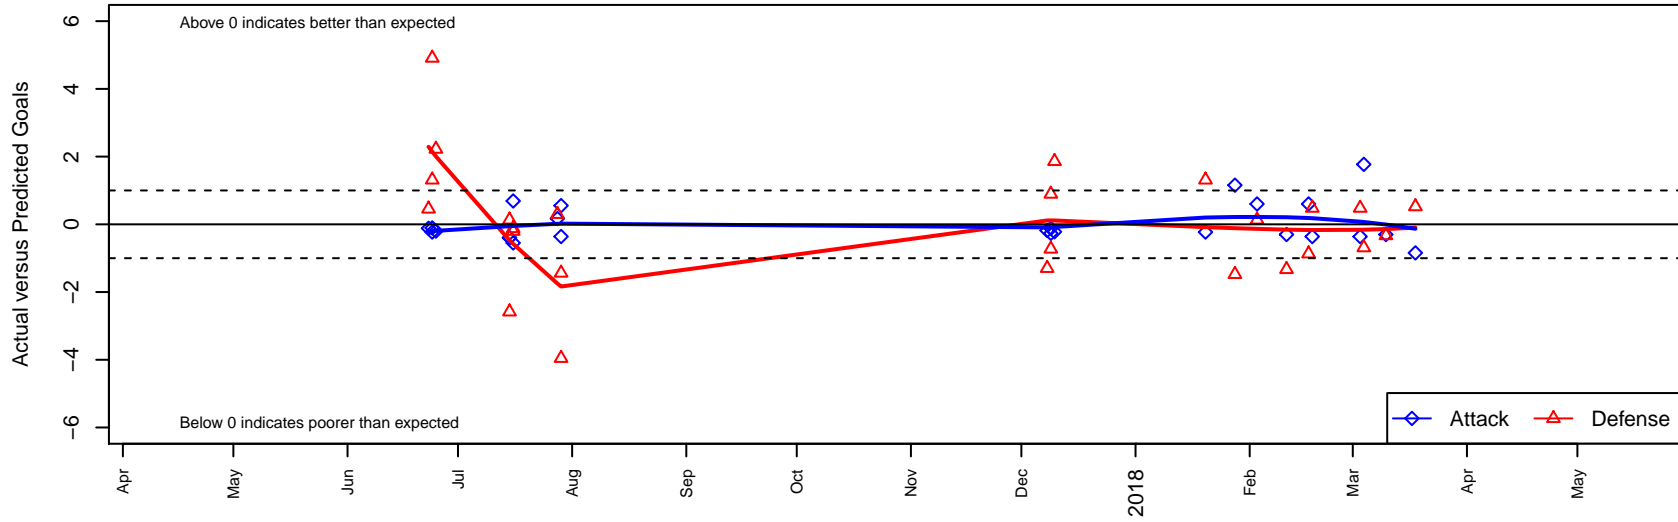

Westside Timbers Samba TS G02

Westside Timbers
 Beaverton, OR
 G02 total strength=1094
 attack=2.14 defense=3.58
 spr league = PTT Win G02 Div 1 Red

alt names used:
 WESTSIDE TIMBERS SC G02 SAMBA BTS
 WESTSIDE TIMBERS SC G02 SAMBA BTS (L
 Westside Timbers 02G Samba BTS

Venues played:
 2017 Clash At the Border Super
 2017 Beaverton Cup U17 Silver
 2017 Oswego Nike Cup Silver U17
 2017 Timbers Winter Showcase 2002 Showcas
 2017 PTT Winter G02 Division 1 Red

Westside Timbers Samba TS G02
 Dots are actual minus expected GF (blue circles) and GA (red triangles).
 Blue line is smoothed change in attack strength. Red is smoothed change in defense strength.

**attack and defense variance (black dot)
relative to other teams
and top 10 in region**

**attack and defense rating
relative to others at age
and all opponents in last 13 months**

Performance relative to 13 month average